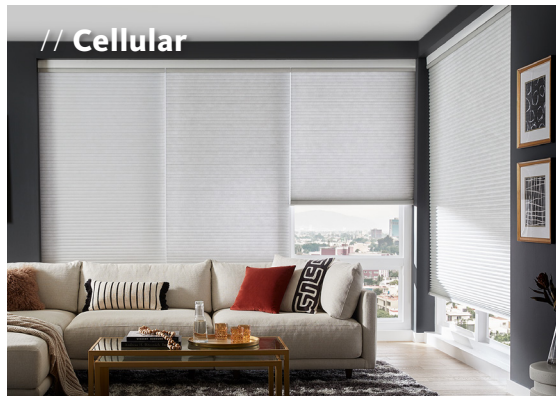

SOFTSTYLE CELLULAR SHADES *by Alta*

SOFTSTYLE					
	9/16" Small Single Cell	3/4" Large Single Cell	1/2" Double Cell	1 1/4" Single Cell	2" Hybrid Pleat
OPACITY					
Semi-Opaque	✓	✓	✓	✓	✓
Blackout	✓	✓	✓	✓	✓
CONTROL OPTIONS					
Automation	✓	✓	✓	✓	✓
PowerWand	✓	✓	✓	✓	
Cordless Lift	✓	✓	✓	✓	✓
Cordless Lift & Lock	✓	✓	✓		✓
Continuous Cord Loop	✓	✓	✓		✓
Standard Cordlock	Standard	Standard	Standard		
LIGHT / PRIVACY CONTROL					
Top-Down Only	✓	✓	✓		
Top-Down/Bottom-Up	✓	✓	✓	✓	✓
TriLight Shades	✓	✓	✓		✓
DESIGN OPTIONS					
Two- & Three-on-One Headrail	✓	✓	✓	✓	✓
Skylight	✓	✓	✓		
Cut-Outs	✓	✓	✓		
Specialty Shapes	✓	✓	✓		
Vertical Application		✓			✓

Scan this code to see a digital version of the most current options matrix.

⚠ **WARNING/ADVERTENCIA**

Window Blind Cord Can **STRANGLE** Your Child. To prevent strangulation, purchase cordless products or products with inaccessible cords.

La cuerda de la persiana puede **ESTRANGULAR** a su niño. Para evitar estrangulamiento, compre alternativas cuerda o productos con cuerdas inaccesibles.

Child safety is serious business, which is why we use warning tags, labels, and other methods to communicate the potential hazards of corded window coverings. The warning shown here communicates the important message about cords being a potential strangulation hazard and suggest choosing cordless alternatives or products with inaccessible cords.