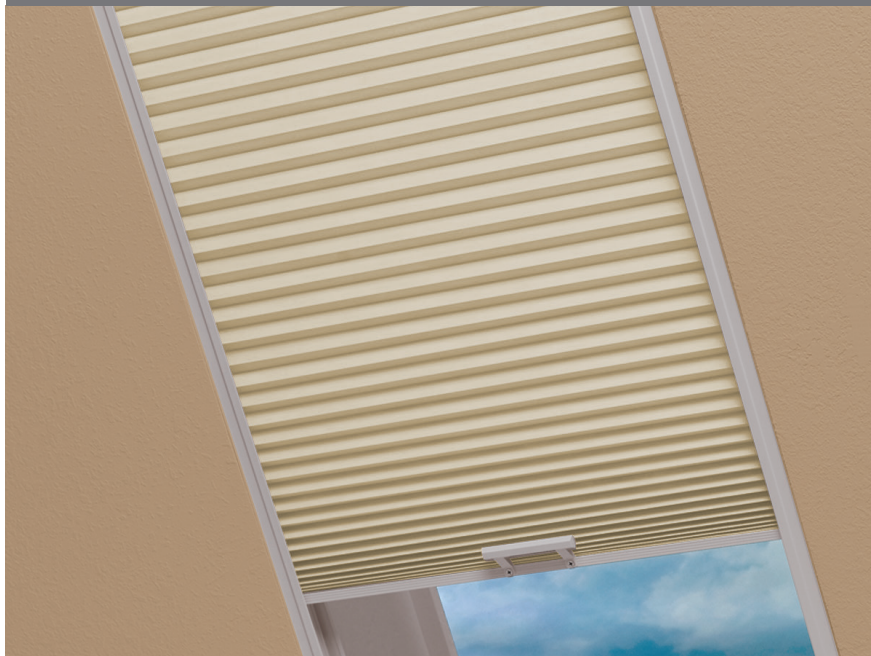

BOTTOM-UP

TOP-DOWN ONLY

TOP-DOWN/BOTTOM-UP

TRILIGHT SHADES

DESIGN OPTIONS

2-ON-1 AND 3-ON-1 RAIL

Two or three independently operating shades share the same headrail for a more unified look. Ideal for wide windows and patio doors.

3-on-1 available with Cordless Lift and Cordless Lift & Lock only.

2-on-1 available with:

- Automation
- Cordless Lift
- Cordless Lift & Lock
- Standard Cordlock
- Continuous Cord Loop

SPECIALTY SHAPES

Versatile SoftStyle is perfect for any shaped window. From operable fan-fold and top-down arches to hexagons, octagons, trapezoids and angles.

SKYLIGHTS

Standard and motorized options available. Standard manually operates with a handle or optional extension pole, while motorized operates with remote control convenience.

VERTICAL APPLICATION

Opens from side-to-side for your sliding glass doors, stacks tight and matches your traditional windows.