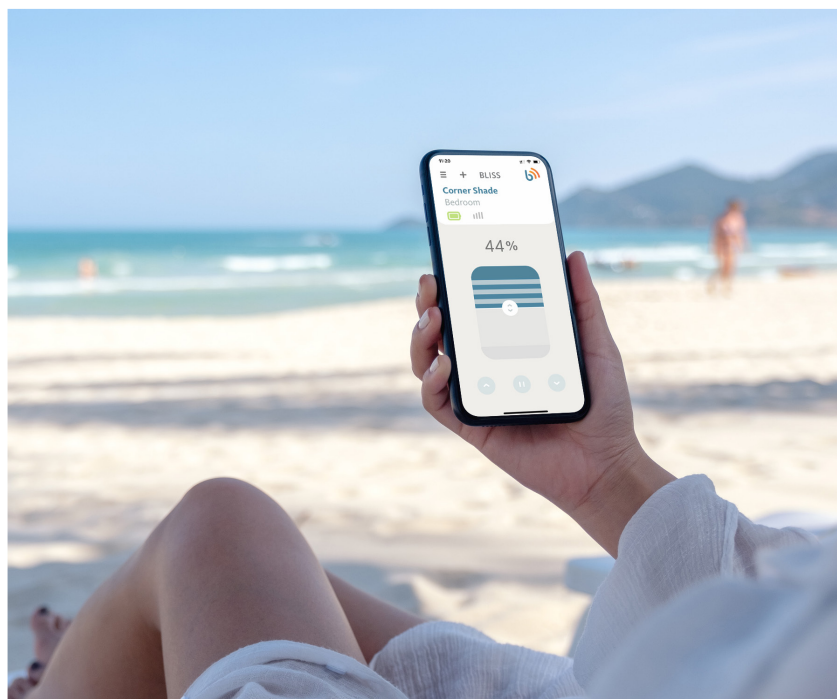

2" Hybrid Pleat Shades with Automation

ICE AGE | HPF 735

VOICE COMMAND

REMOTE CONTROL

BLISS APP CONTROL

Cellular Shades with Automation
SUMMER STORM | \$21 1555

AUTO-MAZING

With a touch or the sound of your voice, our Bliss™ automation system embraces a wireless life for cord-free control. And rechargeable batteries in your cellular shades will make you feel like an eco-warrior.

Use a smart device or remote to operate shades on the fly, or program to your lifestyle.

BLISS[™]
AUTOMATION
by ALTA

Scan the QR code to watch the BLISS video.

Small Single Cell
for smaller scale windows