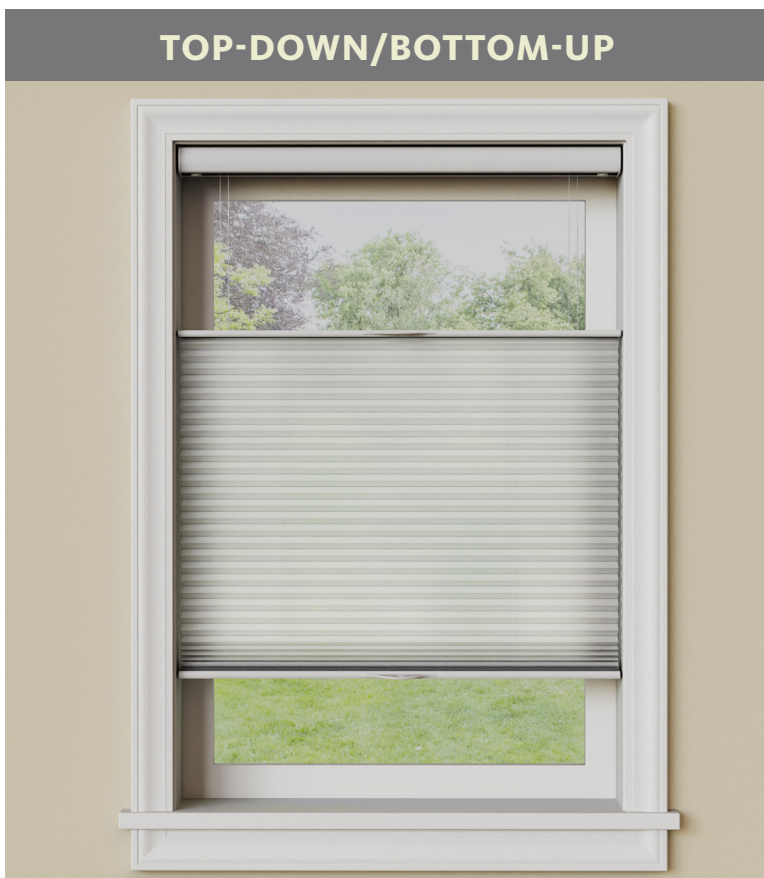

For large windows, Alta's

1 1/4" single cell or 2" Hybrid

Pleat shades create dramatic

bold style.

any way you want it

Alta's got a shade solution in every direction. For your vertical needs, try 2" Hybrid Pleat or 3/4" large single cell to coordinate sliding doors with windows.

BOTTOM-UP

TOP-DOWN ONLY

TOP-DOWN/BOTTOM-UP

TRILIGHT SHADES

DESIGN OPTIONS

2-ON-1 AND 3-ON-1 RAIL

Two or three independently operating shades share the same headrail for a more unified look. Ideal for wide windows and patio doors.