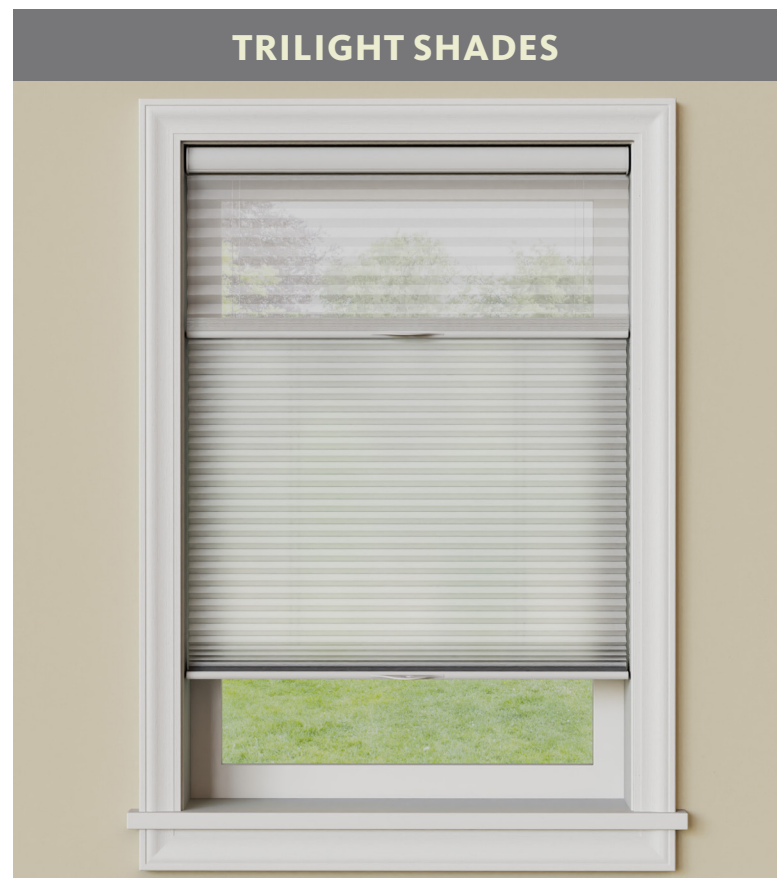

BOTTOM-UP

TOP-DOWN ONLY

TOP-DOWN/BOTTOM-UP

TRILIGHT SHADES

DESIGN OPTIONS

2-ON-1 AND 3-ON-1 RAIL

Two or three independently operating shades share the same headrail for a more unified look. Ideal for wide windows and patio doors.